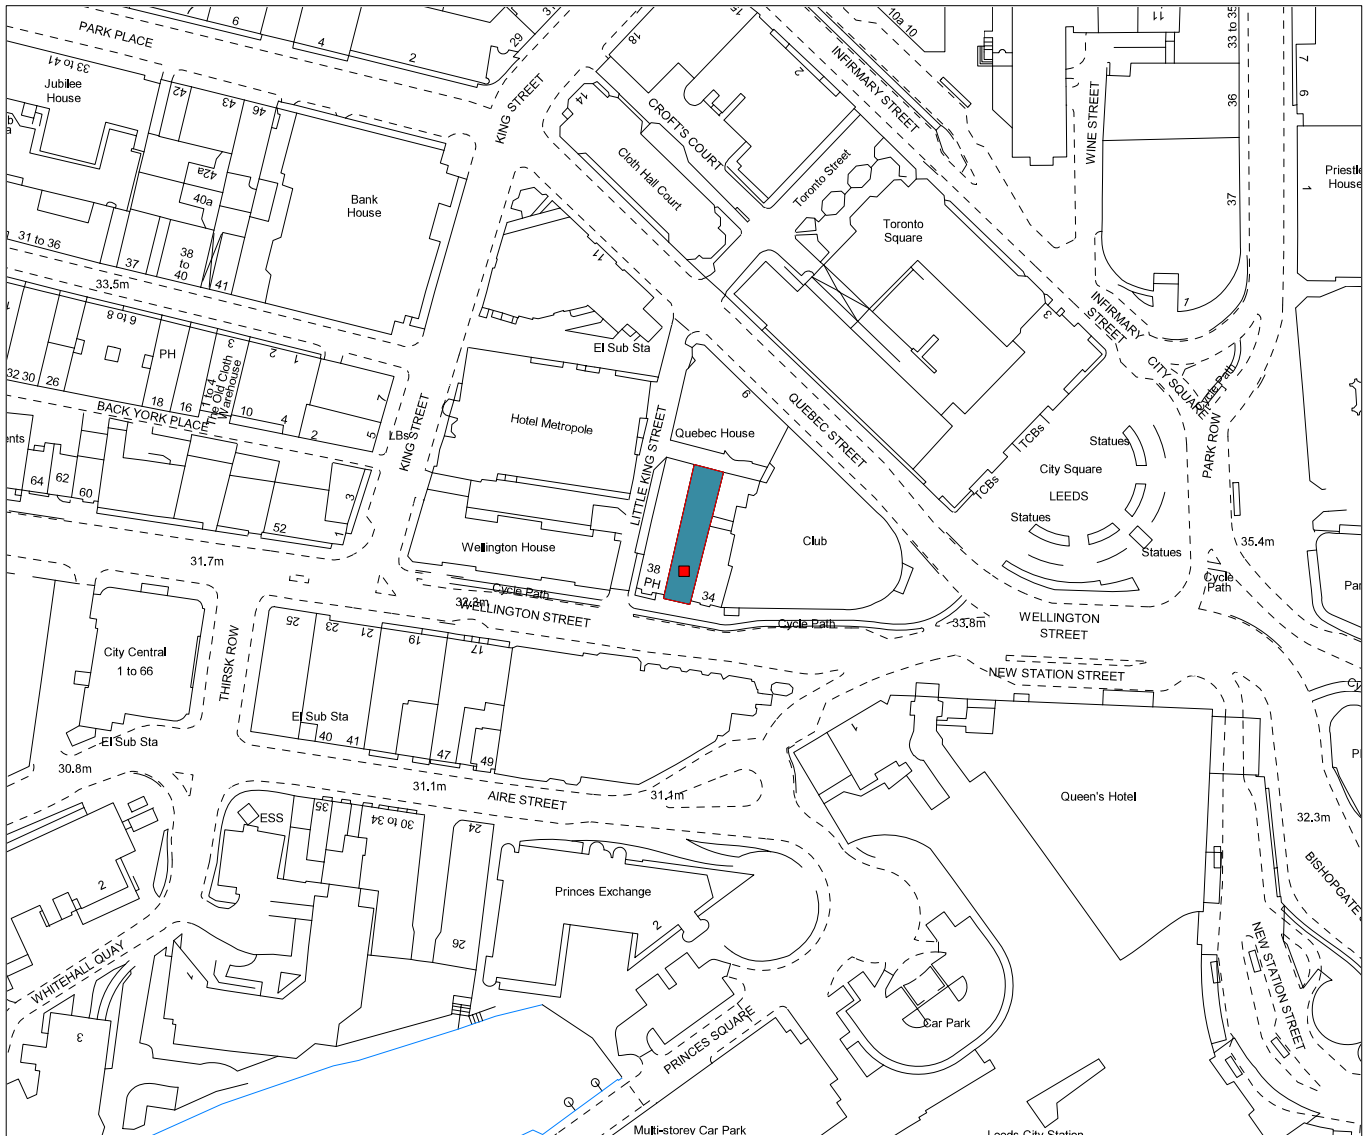

SX/SEV/00014/12/01

Deep Blue, 36 Wellington Street, Leeds, LS1 2DE

This map is based upon the Ordnance Survey's Digital Data with the Permission of the Ordnance Survey on behalf of the Controller of Her Majesty's Stationary Office

© Unauthorised reproduction infringes Crown Copyright and may lead to prosecution or civil proceedings

Leeds City Council O.S. Licence No 100019567
© Crown Copyright all rights reserved

Date:	17 May 2012
Scale:	1:2000